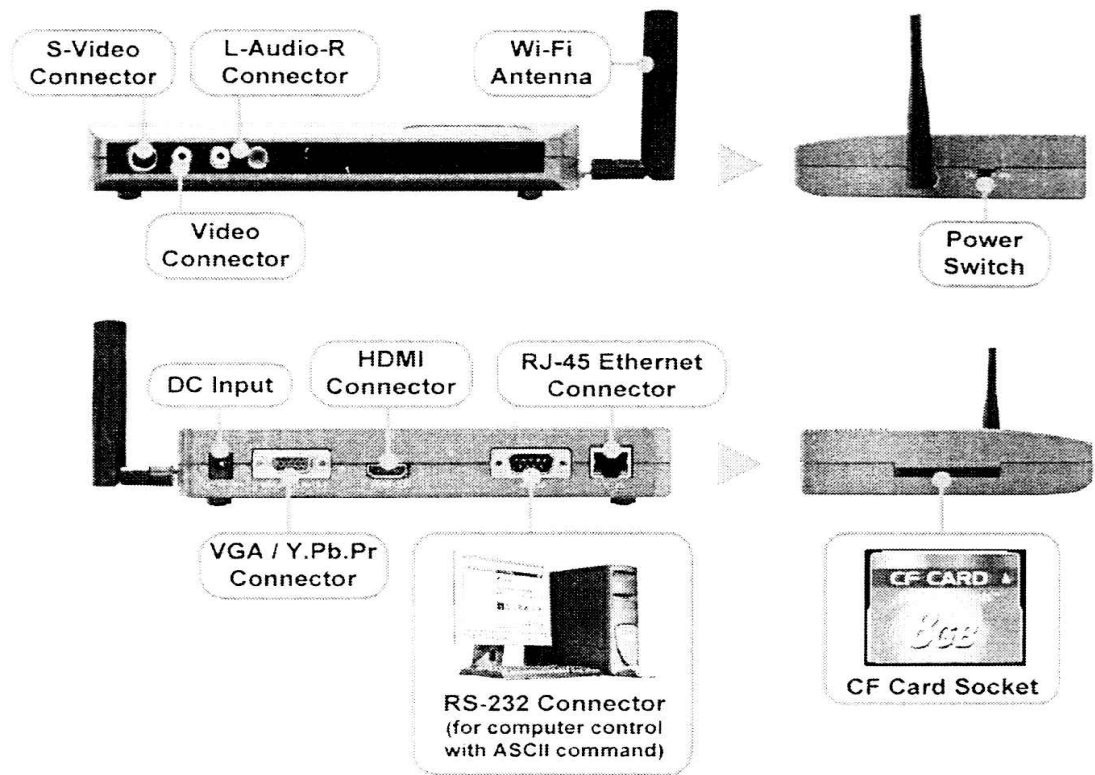

***High Definition Digital WiFi
Media Player 1080P-1 ID# 514***

Operation Manual

Introduction

The High Definition Digital WiFi Media Player 1080P-1 is a digital media player that plays movies, music, digital picture and WMV9 from CF memory card without a computer. The High Definition Digital WiFi Media Player 1080P-1 supports High Definition movie hardware decode acceleration, presents for you the smoother and clearer picture, it supports high resolution video output such as 1080P / 1080i / 720P for movie theater quality video on a big screen. By connecting to S-Video, Y.Pb.Pr, VGA (resolution up to 1360 x 768), HDMI (1920 x 1080P) and Audio, you can play picture, movie and music on any display device.

The High Definition Digital WiFi Media Player 1080P-1 can connect to a wired network at speed up to 100Mbps. This function provides you with maximum throughput for sharing and transferring digital media

Connection

Remote Control

- POWER** : Toggle between power on & off.
TV MODE : Select the output mode. **Numeric Key**
CLEAR : Delete last entry.
SELECT : Select a function or to play the selected file.
OSD : Toggle between OSD on & off.
AUTOPLAY : Turn on/off the auto play function.
SETUP; Go into the setup menu.
MUTE: Mute the audio output.
+ **VOLUME -** : Volume up/ down.
ENTER : Go into a function or confirm a command.
▲-▶-▼-◀ : Select items or modify values.
RETURN : Go back one layer.
NTSC / PAL : Select the TV type between NTSC and PAL.
SHUFFLE : Toggle between shuffle on & off.
PREV : View the previous file.
Play the previous file if in playback.
PLAY : Play the selected file.
NEXT : View the next file.
Play the next file if in playback.
REPEAT : Select the repeat mode.
REV : Rewind movie or music file.