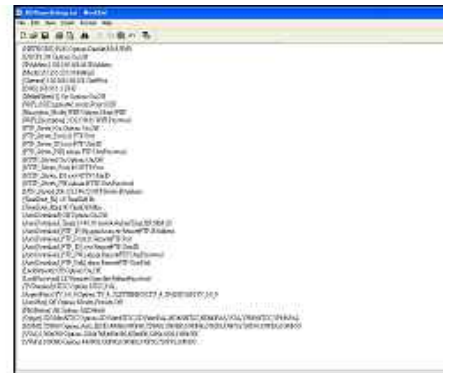

**Exports the Configuration Value
(modify on your PC)**