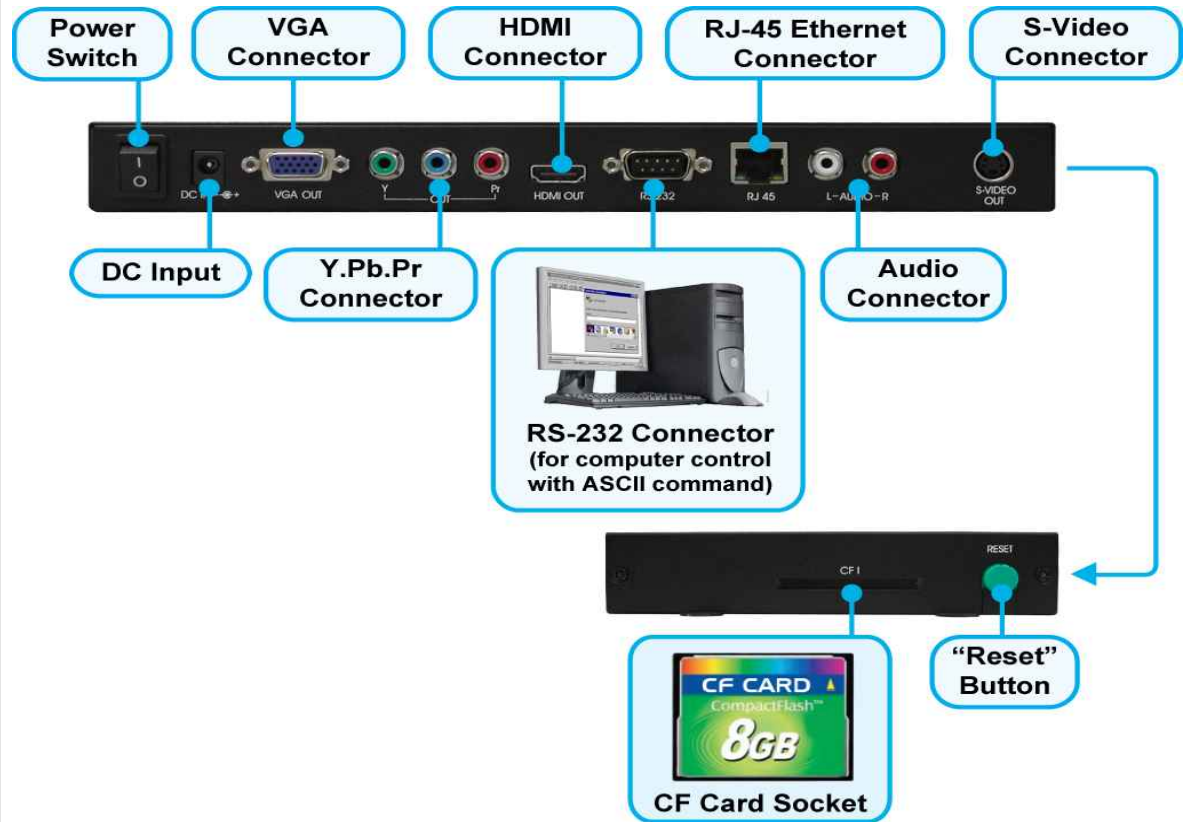

- 13. Exports the Configuration Value:** You can export the configuration value to the CF card. The configuration value can be modified on your PC, and can be applied to the High Definition Digital Media Player 1080P-1 or others.
- 14. Compatible with Windows Media Player 11:** Play media files stored in a network computer.
- 15. Supports FTP Auto Download Function:** Connect to Remote FTP server and download data to the CF card automatically.
- 16. Supports Download Pause / Resume Function:** Continue unfinished downloads upon next session.
- 17. Embedded FTP Server.**
- 18. Supports NTP Network (G.M.T) Timer.**
- 19. Supports Universal Plug and Play (UPnP) and DHCP.**
- 20. Supports SLIDE SHOW Function** (interval time with 10/ 15/ 30/ 60 seconds).

HTTP Command Function

**Exports the Configuration Value
(modify on your PC)**

Connection

Remote Control

- POWER** : Toggle between power on & off.
- TV MODE** : Select the output mode. **Numeric Key**
- CLEAR** : Delete last entry.
- SELECT** : Select a function or to play the selected file.
- OSD** : Toggle between OSD on & off.
- AUTOPLAY** : Turn on/off the auto play function.
- SETUP** Go into the setup menu. **MUTE** Mute the audio output.
- + VOLUME -** : Volume up/ down.
- ENTER** : Go into a function or confirm a command.
- ▲-▶-▼-◀** : Select items or modify values.
- RETURN** : Go back one layer.
- NTSC / PAL** : Select the TV type between NTSC and PAL.
- SHUFFLE** : Toggle between shuffle on & off.
- PREV** : View the previous file.
- Play the previous file if in playback.
- PLAY** : Play the selected file.
- NEXT** : View the next file.
- Play the next file if in playback.
- REPEAT** : Select the repeat mode.