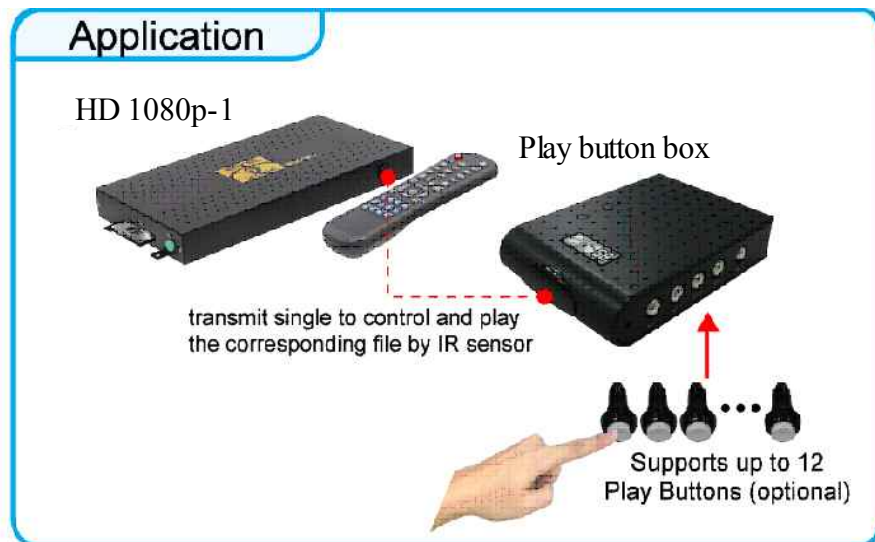

OPTIONAL AUXILIARY EQUIPMENT

Play Button Box

1. The Play Button Box supports up to 12 play-button inputs.
2. Press one of the play buttons to play the corresponding file.