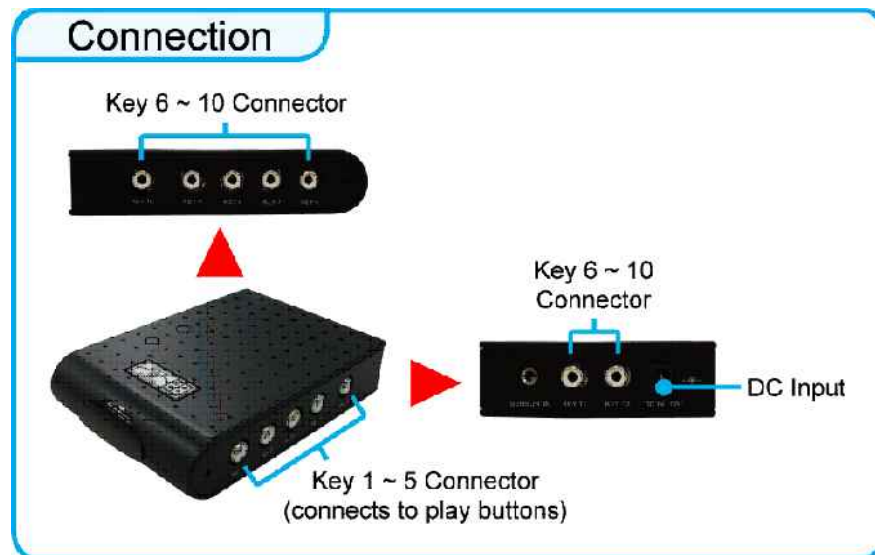

OPTIONAL AUXILIARY EQUIPMENT

Play Button Box

1. The Play Button Box supports up to 12 play-button inputs.
2. Press one of the play buttons to play the corresponding file.