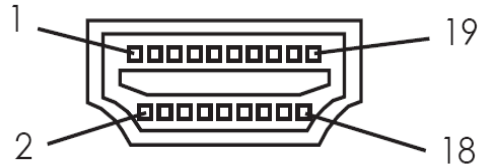

HDMI Connector Pin Assignment

Pin#	Function Assignment	Pin#	Function Assignment
1	TMDS Data2+	2	TMDS Data2 Shield
3	TMDS Data2-	4	TMDS Data1+
5	TMDS Data1 Shield	6	TMDS Data1-
7	TMDS Data0+	8	TMDS Data0 Shield
9	TMDS Data0-	10	TMDS Clock+
11	TMDS Clock Shield	12	TMDS Clock-
13	CEC	14	Reserved (N.C. on device)
15	SCL	16	SDA
17	DDC/CEC Ground	18	+5V Power
19	Hot Plug Detect		

Specifications

1. **HDMI is compliant with HDMI 1.2**
   - **HDMI HDCP is compliant with HDCP 1.1**
   - **Downward compatible with DVI 1.0 and HDCP 1.0**
   - **Operation frequency** : up to 165MHz
   - **HDMI data rate**: 1.6G bps(Single link)
   - **Input/Output resolution** :
     - **PC** : VGA@60Hz, VGA@72Hz, VGA@75Hz, VGA@85Hz
     - SVGA@60Hz, SVGA@72Hz, SVGA@75Hz, SVGA@85Hz
     - XGA@60Hz, XGA@70Hz, XGA@75Hz, XGA@85Hz,
     - XGAi@87Hz, SXGA@60Hz, SXGA@75Hz, SXGA@85Hz,
     - UXGA@60Hz, 1152@70Hz, 1152@75Hz, 1152@85Hz
     - **HD** : 480i@60Hz, 576i@50Hz, 480p@60Hz, 576p@50Hz,
     - 720p@60Hz, 720p@50Hz, 1080i@60Hz, 1080i@50Hz,
     - 1080p@60Hz, 1080p@50Hz, 1080p@30Hz, 1080p@25Hz,
     - 1080p@24 Hz
   - **Cable Distance Support** : Over 12m with twisted-pair
   - **Dimensions (WxHxD)** : 76 x 30 x 105mm
   - **Power** : 5V 2A Center- positive
2. **Note: Different cable quality may affect- the maximum resolution and transmission distance.**