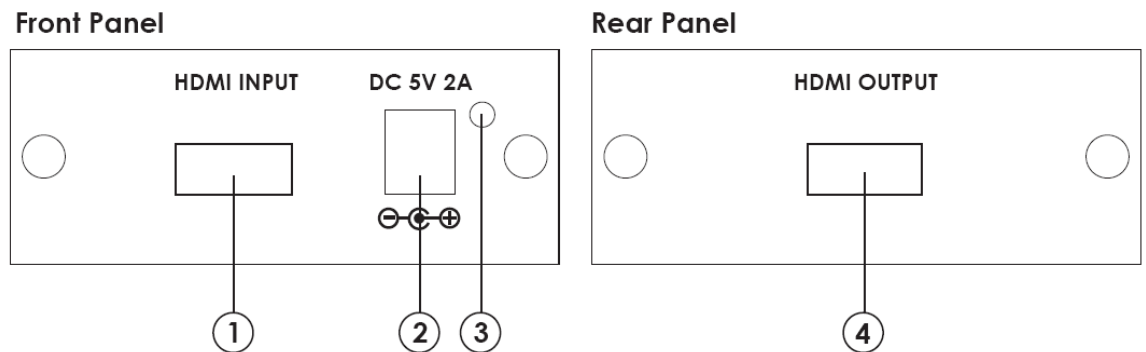

HDMI Repeaters

ID# 429

Operation Manual

Introduction

The HDMI Repeaters regenerates the HDCP-HDMI source signal and extends the length of HDMI transmission over a copper based HDMI cable by 12 meters at 1080p/UXGA.

Features

- * It regenerates the incoming HDMI signal by decoding and re-encoding it to a new standard HDMI signal so it can extend the transmission range without degradation.
- Extends 1080p/UXGA up to 12 meter transmission distance(lower resolution signal can be transmitted longer).
- * HDCP 1.1 compliant.
- * Plug and play, easy to install.

Operating Functions and Controls Front Panel

- 1. HDMI input connector:** Connect to the output of your HDMI source equipment.
- 2. Power input:** Connect the supplied DC 5V power supply into this unit.
- 3. Power LED:** The LED will illuminate when the power is connected.
- 4. HDMI output connector:** Connect to the input of your HDMI display.

HDMI Connector Pin Assignment

Pin#	Function Assignment	Pin#	Function Assignment
1	TMDS Data2+	2	TMDS Data2 Shield
3	TMDS Data2-	4	TMDS Data1+
5	TMDS Data1 Shield	6	TMDS Data1-
7	TMDS Data0+	8	TMDS Data0 Shield
9	TMDS Data0-	10	TMDS Clock+
11	TMDS Clock Shield	12	TMDS Clock-
13	CEC	14	Reserved (N.C. on device)
15	SCL	16	SDA
17	DDC/CEC Ground	18	+5V Power
19	Hot Plug Detect		