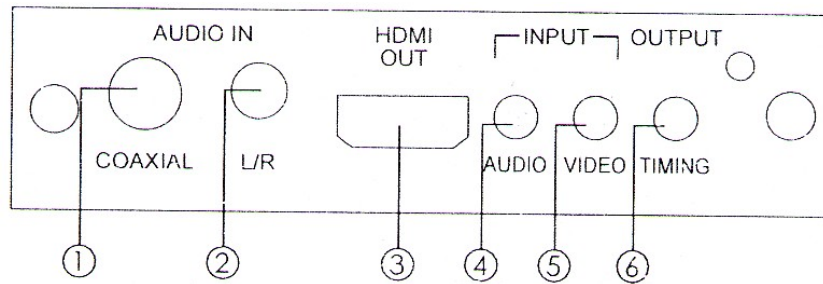

### Front Panel

**1. DVI-D IN:** Connect the PC input DVI (29 pin) port to the DVI output port of your HDMI source equipment such like PC. Resolution: VGA- WUXGA ; 480p-1080p50/60

**Note: DVI-D input can only take Digital signal.**

**2. PC/HD:** Connect the PC input D-Sub (15-pin) port to the D-Sub output

port of your source equipment such like PC or a D-Sub to 3RCA to your source equipment like DVD player.

**PC Resolution:** VGA- WUXGA

## Rear Panel

- 1. Coaxial:** Connect the coaxial audio cable from source device.
- 2. L/R:** Connect the L/R phone jack from the source device.
- 3. HDMI out:** Connect the HDMI cable to LCD TV or Monitor.
- 4. Audio:** input audio switching button for selecting coaxial or L/R audio signal. Simply push the button and the selection menu will display on the TV.
- 5. Video:** input video switching button for selecting DVI or PC/HD video signal. Simply push the button and the selection menu will display on the TV.
- 6. Output Timing:** output resolution selectable on 720p / 1080p / XGA / UXGA. Simply push the button and the selection menu will display on the TV.