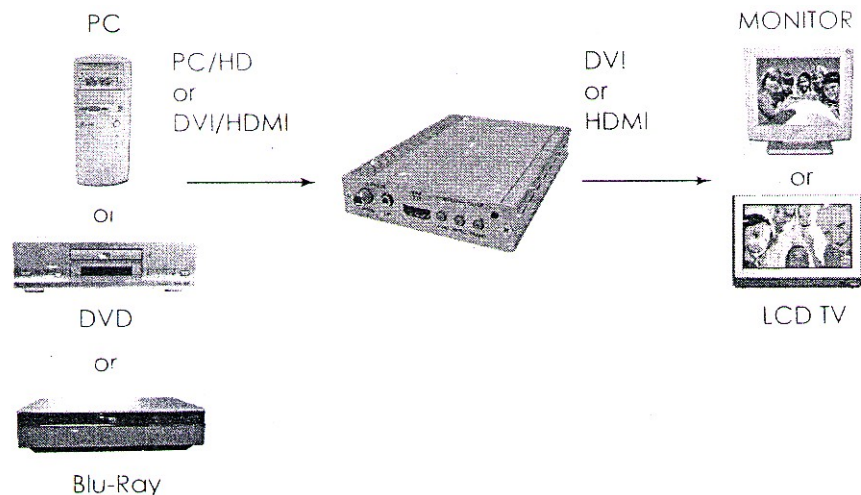

Connection and Installation