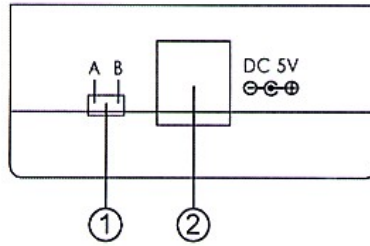

Operating Functions and Controls

Front Panel

1. TOSLink (Optical Fiber) Input Ports A and B: Connect the TOSLink input ports to the TOSLink output port of audio equipments such as audio amplifier, AV receiver or DVD player.

Rear Panel

1. TOSLink (Optical Fiber) Output Port: Connect the TOSLink output port to the TOSLink input port of audio equipment such as audio amplifier and AV receiver.

Side Panel

1. Input Selection: Use this mini switcher to select from 2 input ports A and B.
2. Plug 5V DC power supply into the unit and connect the adaptor to AC wall outlet.

Installation

Specifications

- **Input:** 2 x TOSLink (Optical Fiber)
- **Output:** 1 x TOSLink (Optical Fiber)
- **Power:** 5V/0.36-0.5A DC (US/EU standards, CE/FCC/UL certified)
- **Dimension:** 46(W) x 45.5(D) x 23.5(H)
- **Weight:** 22g (adaptor not included)
- **Chassis Material:** Plastic
- **Silk Skin Color:** White
- **Operating Temperature:** Operating from 0°C - 48°C