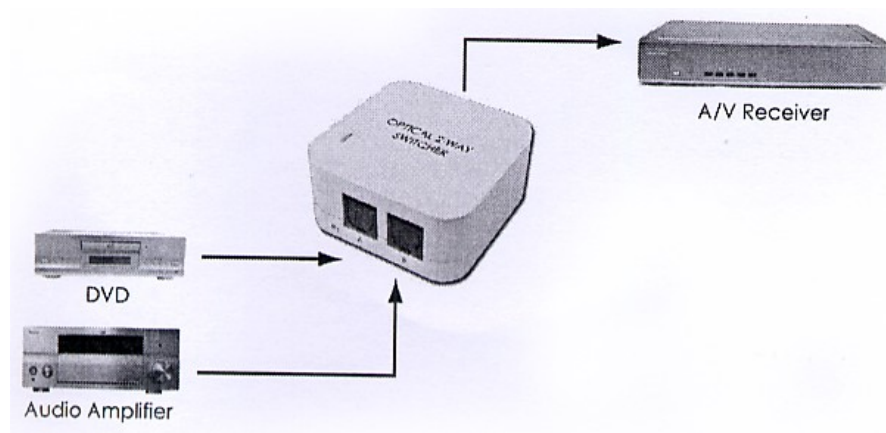

Installation

Specifications

- **Input:** 2 x TOSLink (Optical Fiber)
- **Output:** 1 x TOSLink (Optical Fiber)
- **Power:** 5V/0.36-0.5A DC (US/EU standards, CE/FCC/UL certified)
- **Dimension:** 46(W) x 45.5(D) x 23.5(H)
- **Weight:** 22g (adaptor not included)
- **Chassis Material:** Plastic
- **Silk Skin Color:** White
- **Operating Temperature:** Operating from 0°C - 48°C