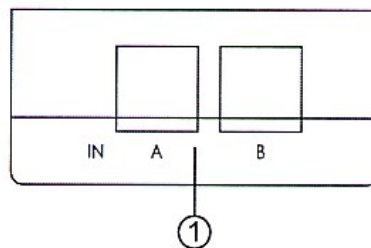

Introduction

Digital Optical Audio Switcher designed for the signal selection from two digital optical inputs to one input, using Toslink (optical fiber) cables.

The unit has two separate Toslink (optical fiber) Input Ports. This allows you to connect your devices such as DVD Players, Blu-Ray players and Audio amplifiers to the unit, and output to your connected audio equipment via Toslink cable. You can easily switch between the selected Input device by using the Input Selection switch on the side panel of the unit.

The Toslink optical fiber cables connected to both ends of the unit can run up to 5 meters while still providing reliable and lossless audio signal transmission. The unit is extremely compact and easy to install. Recommended for either home or professional audio switching.

Features

- Supports S/PDIF standard of digital audio transmission.
- Supports uncompressed 2-channel LPCM (Linear Pulse Code Modulation) audio signal.
- Supports compressed 2-channel and multi-channel Dolby and DTS audio signal.
- Provides electromagnetic-noise-free transmission.
- Easy to install and simple to operate.

Operating Functions and Controls

Front Panel

1. TOSLink (Optical Fiber) Input Ports A and B: Connect the TOSLink input ports to the TOSLink output port of audio equipments such as audio amplifier, AV receiver or DVD player.