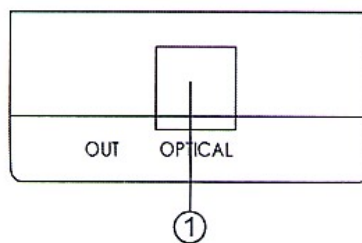

Rear Panel

1. TOSLink (Optical Fiber) Output Port: Connect the TOSLink output port to the TOSLink input port of audio equipment such as audio amplifier and AV receiver.